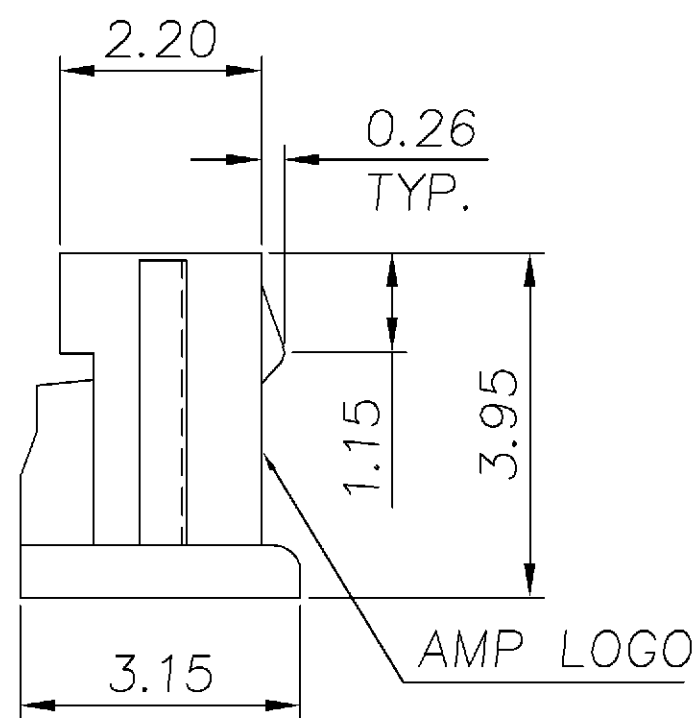

2 POS.

3 POS.

NOTE:  
 1. MATERIAL:  
 HOUSING: THERMOPLASTIC, UL 94V-0,  
 COLOR: NATURAL.  
 2. APPLY TERMINAL PART NO: X-440147-X.

15	20.50	19.20	17.50	1-440146-5
14	19.25	17.95	16.25	1-440146-4
13	18.00	16.70	15.00	1-440146-3
12	16.75	15.45	13.75	1-440146-2
11	15.50	14.20	12.50	1-440146-1
10	14.25	12.95	11.25	1-440146-0
9	13.00	11.70	10.00	440146-9
8	11.75	10.45	8.75	440146-8
7	10.50	9.20	7.50	440146-7
6	9.25	7.95	6.25	440146-6
5	8.00	6.70	5.00	440146-5
4	6.75	5.45	3.75	440146-4
3	5.50	4.20	2.50	440146-3
2	4.25	2.95	1.25	440146-2
POS.	A	B	C	PART NUMBER
	DIMENSIONS			

DIMENSIONS IN MILLIMETERS. DO NOT SCALE PRINT.

PRINT DIST  
 DW

DIMENSION : 0 PLC ± 1 PLC ±0.15 2 PLC ±0.10 3 PLC ±0.05 ANGLES ±3'	DWN	O. HU	TE Connectivity NAME WIRE TO BOARD SOCKET, HOUSING, 1.25 PITCH.
	CHK	A. WU	
MATERIAL  SEE NOTE	APVD	J. CHENG	LOC DW A <sub>3</sub> DRAWING NO C-440146 REV B1 SCALE -- SHEET 1 OF 2
	PRODUCT SPEC	29-JUL-2003	
FINISH  SEE NOTE	QUALIFICATION TEST REPORT	501-57229	WEIGHT SHEET 1 OF 2
	WEIGHT		

B1	REVISION RECORD	ECO	REVISOR	DATE
		ECO	RK	02APR11
			HMR	
			DWN	
			CHK	

NUMBER  
C-440146

METRIC  
3RD ANGLE PROJECTION

METRIC

DIMENSIONS IN MILLIMETERS. DO NOT SCALE PRINT.

PRINT  
DW

15,000	1,000	1-440146-5
15,000	1,000	1-440146-4
15,000	1,000	1-440146-3
18,000	1,000	1-440146-2
18,000	1,000	1-440146-1
21,000	1,000	1-440146-0
21,000	1,000	440146-9
24,000	1,000	440146-8
27,000	1,000	440146-7
30,000	1,000	440146-6
33,000	1,000	440146-5
36,000	1,000	440146-4
48,000	2,000	440146-3
60,000	2,000	440146-2
APQ (PCS/CARTON)	PPQ (PCS/BAG)	PART NUMBER

DIMENSION : 0 PLC ± 1 PLC ±0.15 2 PLC ±0.10 3 PLC ±0.05 ANGLES ±3°	DWN	O. HU	
	CHK	A. WU	
MATERIAL	APVD	J. CHENG	NAME WIRE TO BOARD SOCKET, HOUSING, 1.25 PITCH.
	PRODUCT SPEC	29-JUL-2003	
FINISH	QUALIFICATION TEST REPORT	LOC	SIZE
	WEIGHT	DW	DRAWING NO
SEE NOTE	SEE NOTE	A <sub>3</sub>	C-440146
SEE SHEET 1.	ECO	SCALE	REV
LTR	REVISION RECORD	---	B1
DWN	CHK	SHEET	2 OF 2
DATE			