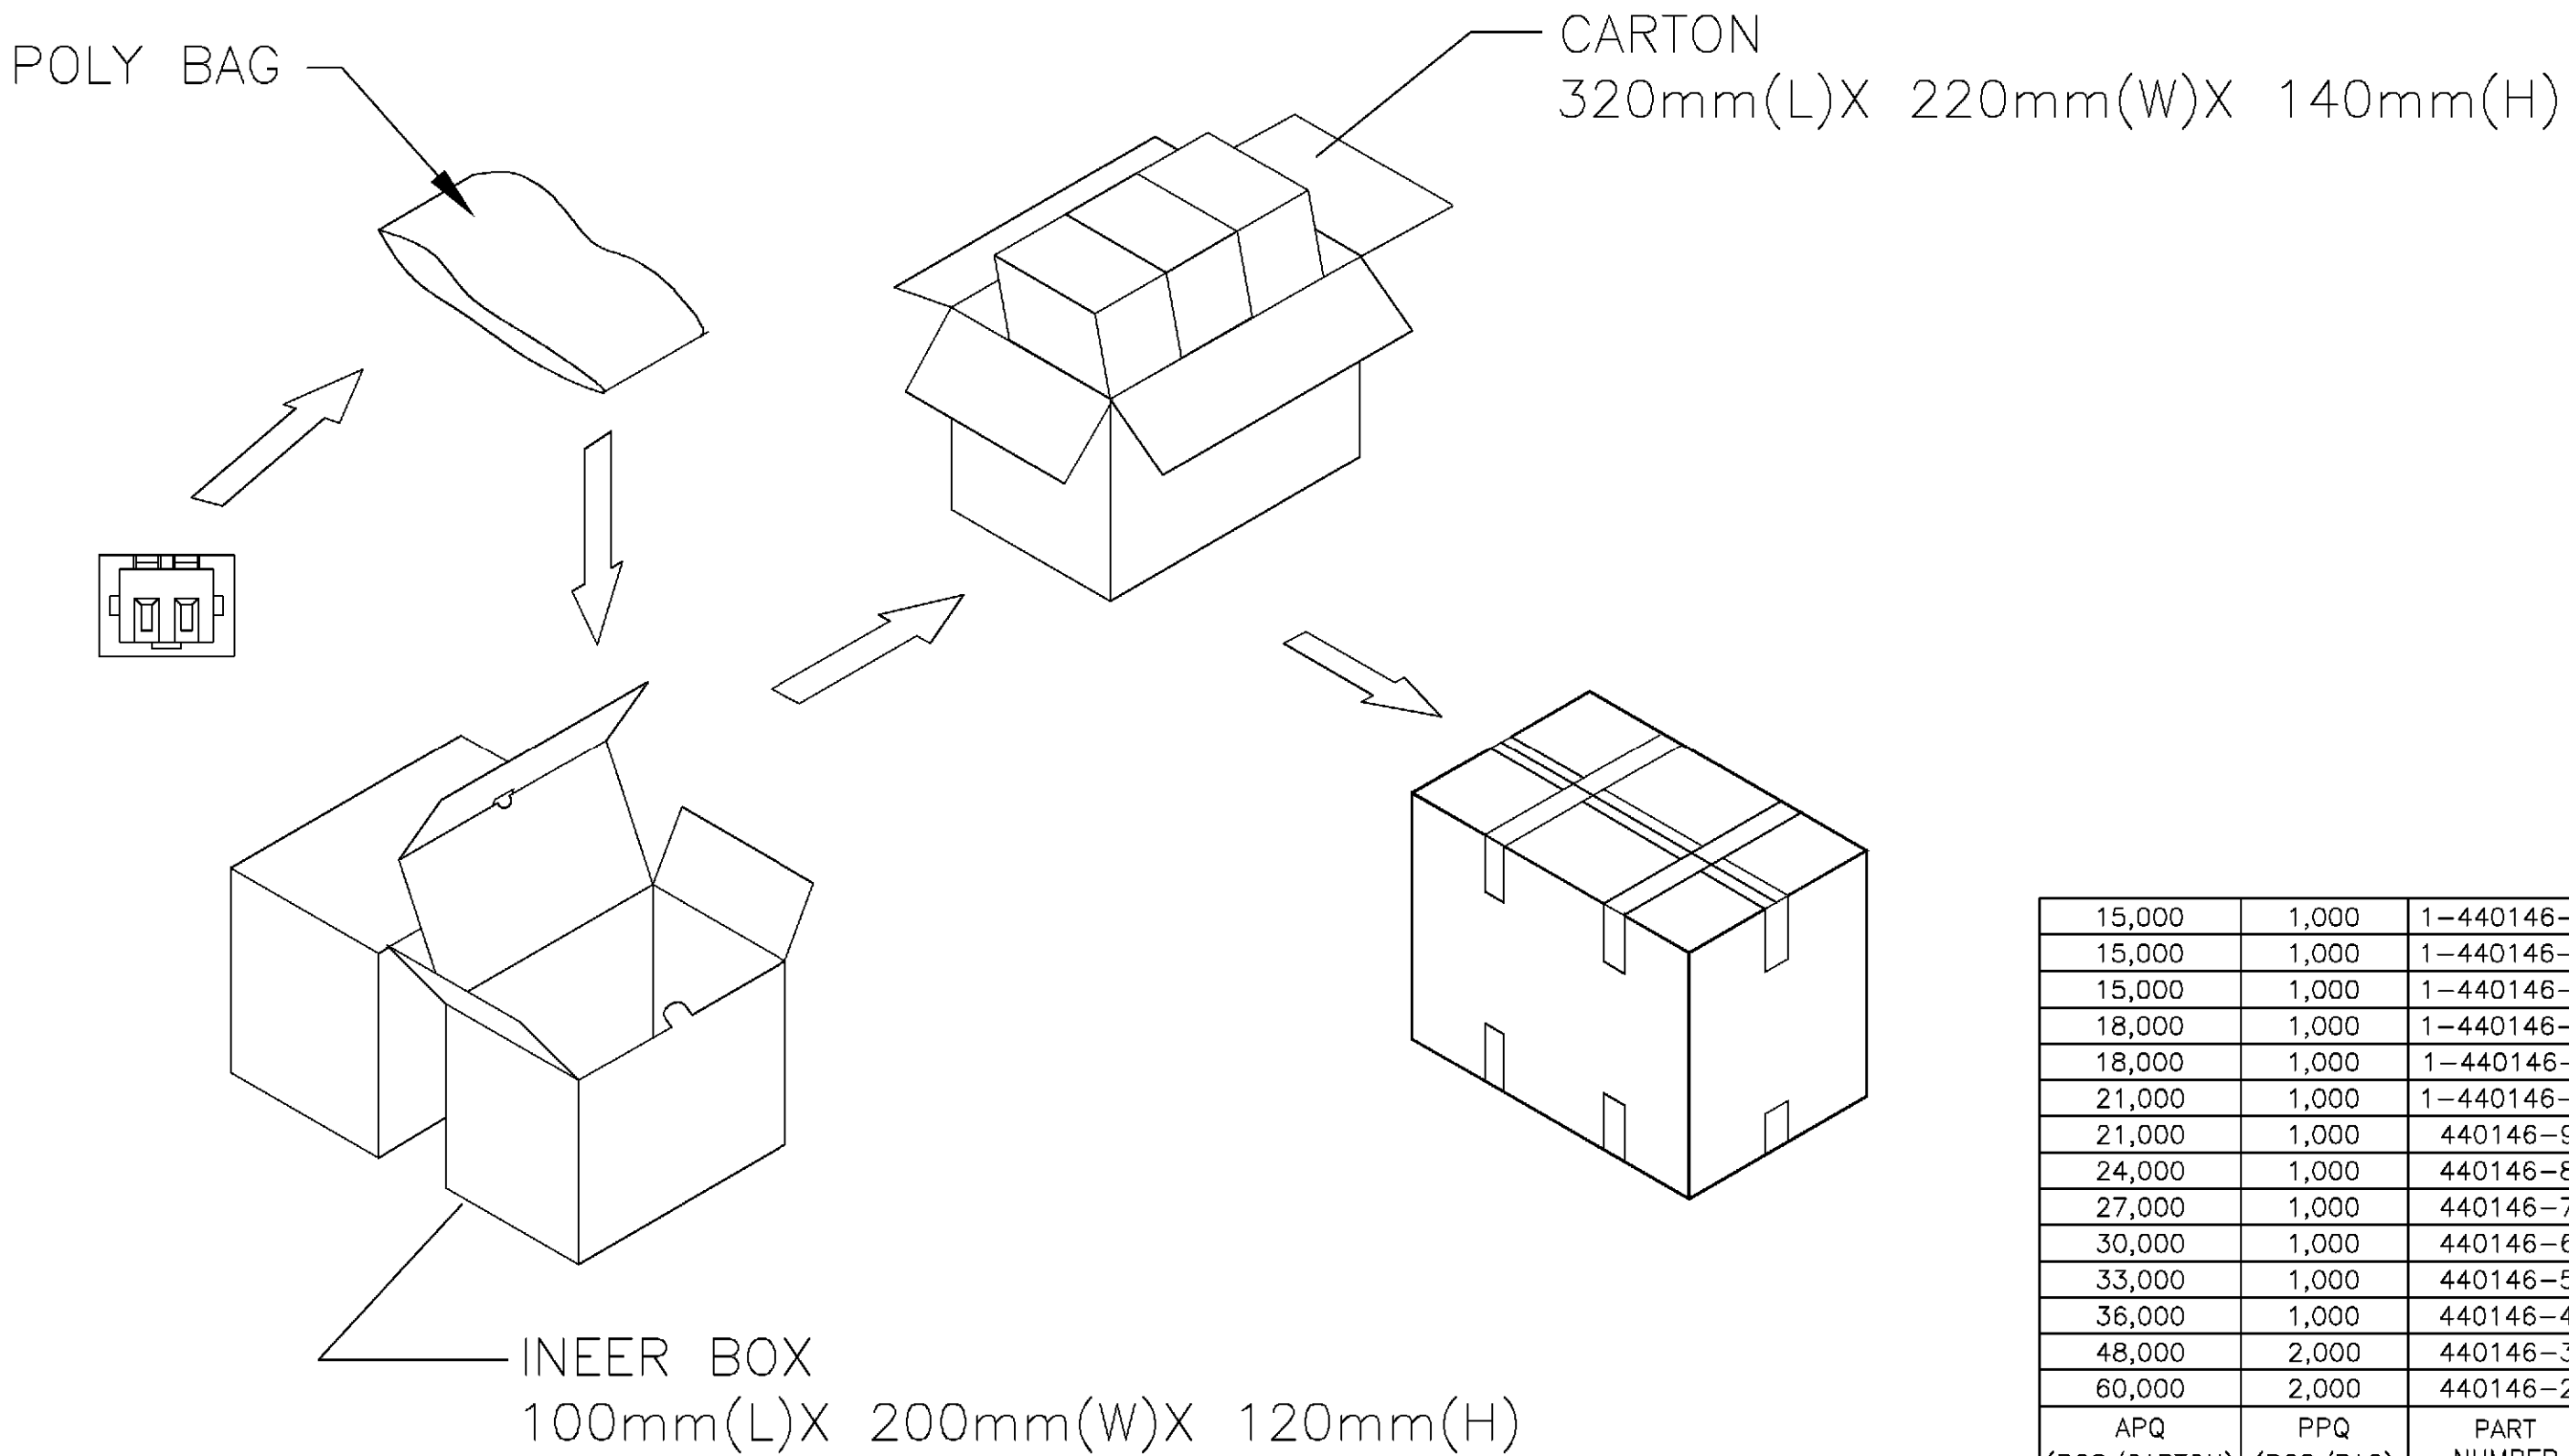

NUMBER
C-440146

METRIC
3RD ANGLE PROJECTION

METRIC

DIMENSIONS IN MILLIMETERS. DO NOT SCALE PRINT.

PRINT
DW

15,000	1,000	1-440146-5
15,000	1,000	1-440146-4
15,000	1,000	1-440146-3
18,000	1,000	1-440146-2
18,000	1,000	1-440146-1
21,000	1,000	1-440146-0
21,000	1,000	440146-9
24,000	1,000	440146-8
27,000	1,000	440146-7
30,000	1,000	440146-6
33,000	1,000	440146-5
36,000	1,000	440146-4
48,000	2,000	440146-3
60,000	2,000	440146-2
APQ (PCS/CARTON)	PPQ (PCS/BAG)	PART NUMBER

DIMENSION : 0 PLC ± 1 PLC ±0.15 2 PLC ±0.10 3 PLC ±0.05 ANGLES ±3°	DWN	O. HU	
	CHK	A. WU	
MATERIAL	APVD	J. CHENG	NAME WIRE TO BOARD SOCKET, HOUSING, 1.25 PITCH.
	PRODUCT SPEC	29-JUL-2003	
FINISH	QUALIFICATION TEST REPORT	LOC	SIZE
	WEIGHT	DW	DRAWING NO
SEE NOTE	SEE NOTE	A₃	C-440146
SEE SHEET 1.	ECO	SCALE	REV
LTR	REVISION RECORD	---	B1
DWN	CHK	SHEET	2 OF 2
DATE			

8 7 6 5 4 3 2 1 CUSTOMER DRAWING